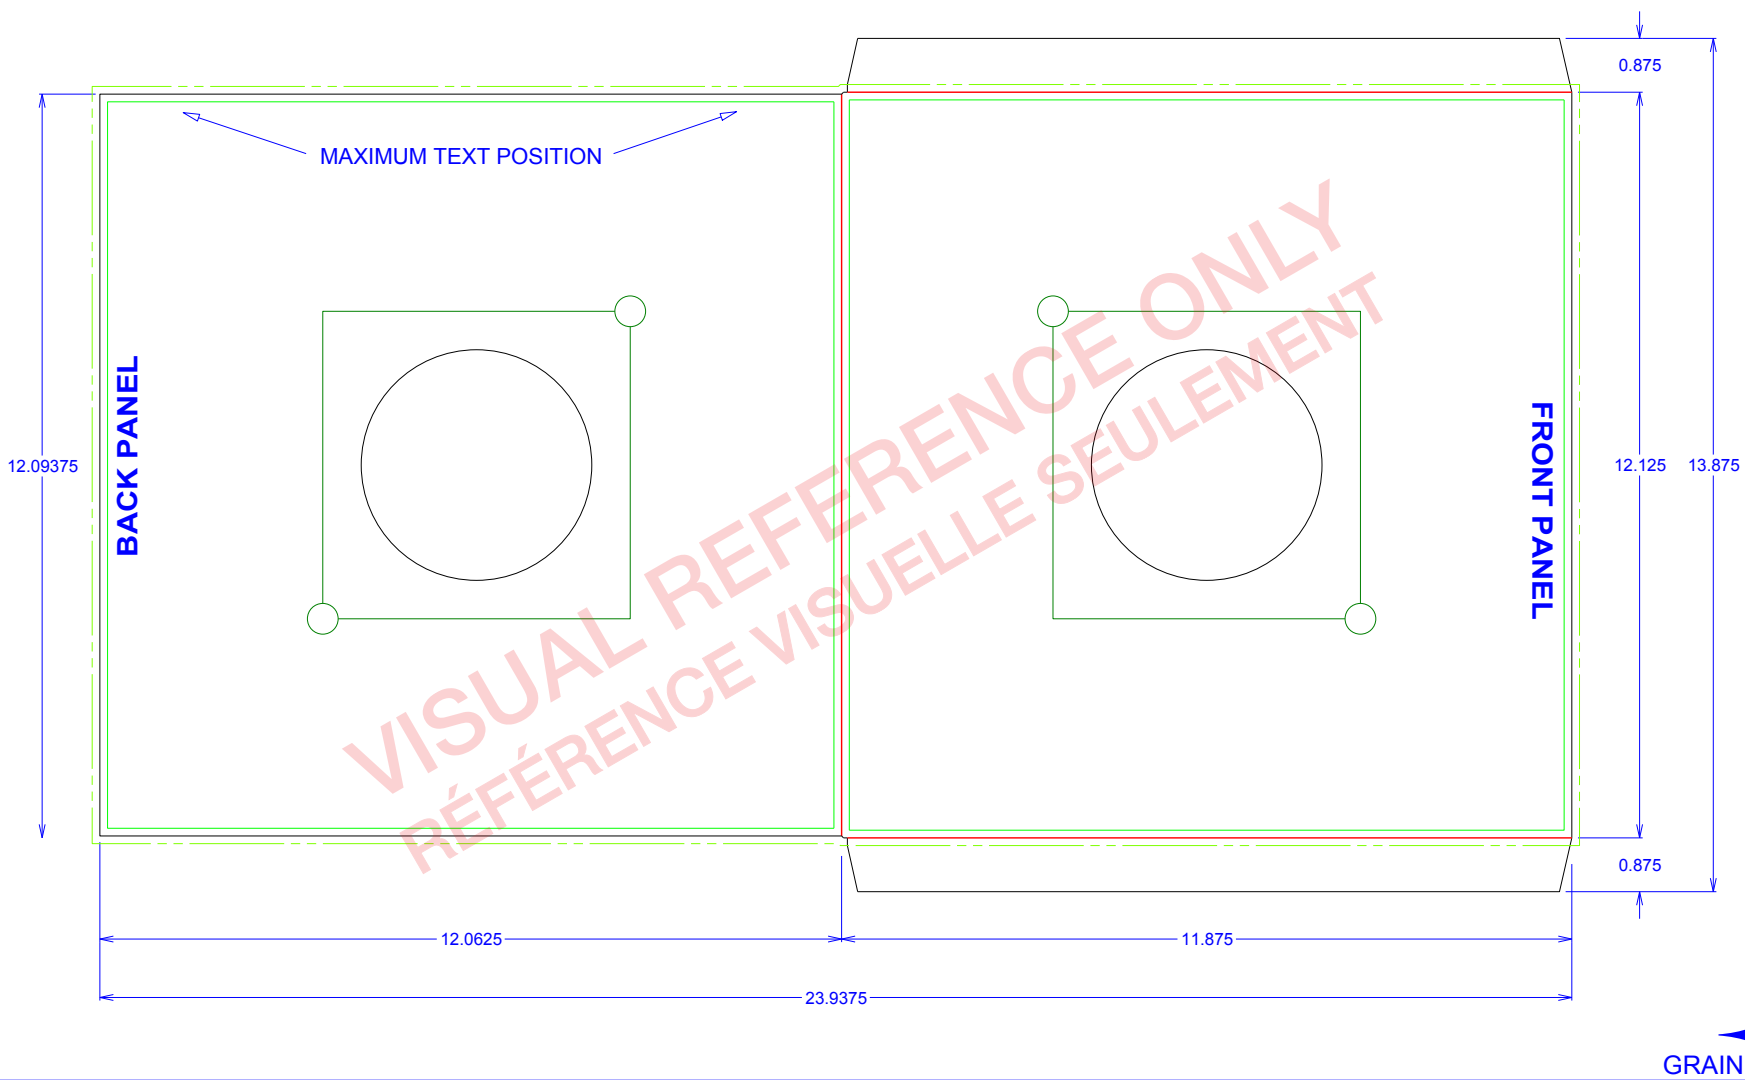

OUTSIDE

REFERENCE:	12" PAPER SLEEVE WITH OPTIONAL HOLE	MATERIAL:	TBD	NUMBER OF PANELS:	2
STYLE:	Sleeves	OPEN BLANK:	13.875 x 23.9375	NUMBER OF TRAY:	
SIZE:	12.125 x 0 x 12.0625	RULE LENGTH:	134.121	TRAY POSITION:	
		DATE:	02/24/2014	NUMBER OF POCKET:	1
		DRAWN BY:	G.F.	STYLE OF POCKET:	CLOSE END